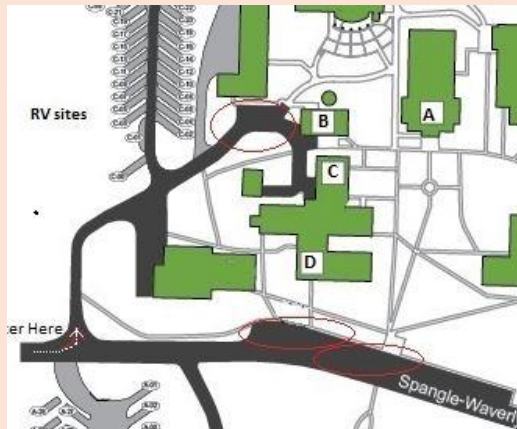

Sunday

7:30 -8:30 Home economics Bldg. breakfast / NAARA net

9:00 fox/bunny hunt

Pack up, clean up. Check out.

A= Admin Bldg. B= Power House C= Home Ec. D= Dorm

Welcome to NAARA 2016 RETREAT

at

Upper Columbia Academy

3025 E Spangle-Waverly Road

Spangle, WA.

Talk-in 147.520 Simplex

Program Schedule

Friday – Cafeteria Building

2:30 – 3:20 pm.

Emergency power training.

Jack Tiley AD7FO